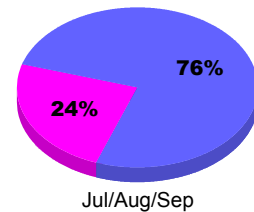

Membership Results
2012-2013

Membership
2011-2012

Month	Net Memb Goal	Actual New Memb	Actual Dropped Memb	Gain/Loss of Memb	Gain/Loss of Memb
Jul/Aug/Sep	30	34	-48	-14	20
Totals	30	34	-48	-14	20

Membership Results 2012-2013

Goal, New, Dropped, Gain/Loss

Comparison of Membership Gain/Loss

Current Year Compared to the Previous Year

Gender Comparison 2012-2013

Jul/Aug/Sep

Male Female