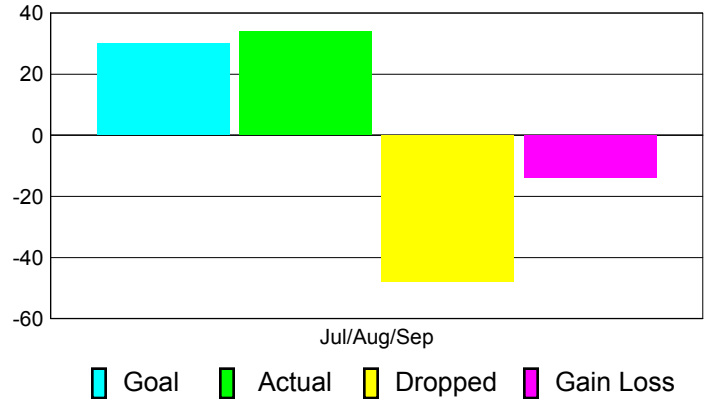

Membership Results 2012-2013

Goal, New, Dropped, Gain/Loss

Comparison of Membership Gain/Loss

Current Year Compared to the Previous Year